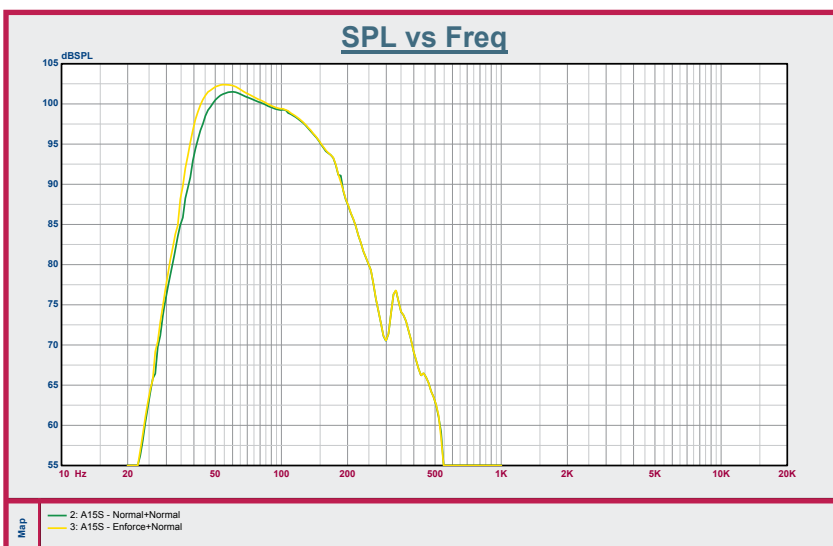

www.avanteaudio.com

@avanteaudio

AVANTE

ELEVATE
YOUR SOUND

ACHROMIC SERIES

Meet Avante Audio - a new voice in professional grade active loudspeakers

A15S

Type:	15-inch active subwoofer
Frequency Range (-10db)	35Hz-160Hz
@Nominal Covered	Omni-direction, cardioid
Output (Peak SPL @1M)	126dB
Amplifier Power	1600 W Peak, 500W RMS Class D
Power Consumption	600W
DSP Features	LCD screen with EQ and multiple presets
Driver Information	15" Woofer w/ 3" Voice Coil
Input /Output Connectors	2 x Balanced female XLR/ 1/4" combo jacks, 2 x XLR male balanced output
Enclosure	18mm Plywood
Grill	1.8 mm steel
Handles	2 side
Fly Points	None
Pole Mounting	Ground Stack
Power Input	115V/60Hz or 230V/50Hz (country specific)
Dimensions (HxWxD)	24.1" x 16.9" x 23.9" (612mm x 430mm x 607mm)
Net Weight	57 lbs (25.9 kg)

www.avanteaudio.com

@avanteaudio

AVANTE

ELEVATE
YOUR SOUND

ACHROMIC SERIES

Meet Avante Audio - a new voice in professional grade active loudspeakers

A18S

Type:	18-inch active subwoofer
Frequency Range (-10db)	35Hz-150Hz
@Nominal Covered	Omni-direction, cardioid
Output (Peak SPL @1M)	127dB
Amplifier Power	1600 W Peak, 500W RMS Class D
Power Consumption	600W
DSP Features	LCD screen with EQ and multiple presets
Driver Information	18" Woofer w/ 3" Voice Coil
Input /Output Connectors	2 x Balanced female XLR/ 1/4" combo jacks, 2 x XLR male balanced outputs
Enclosure	18mm Plywood
Grill	1.8 mm steel
Handles	2 side
Fly Points	None
Pole Mounting	Ground Stack
Power Input	115V/60Hz or 230V/50Hz (country specific)
Dimensions (HxWxD)	26.1" x 20.1" x 25.5" (662mm x 510mm x 647mm)
Net Weight	73 lbs (33.1 kg)