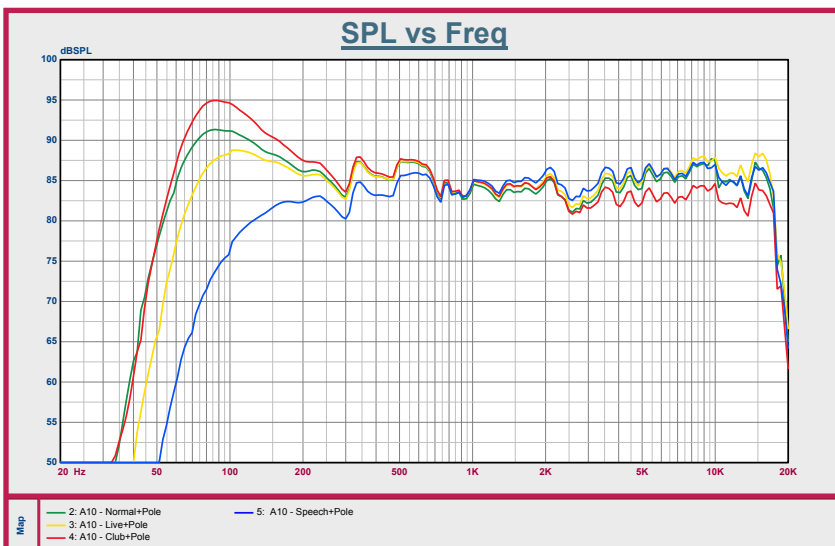

AVANTE

ELEVATE
YOUR SOUND

ACHROMIC SERIES

A10

Meet Avante Audio - a new voice in professional grade active loudspeakers

Type:	10-inch, 2-way active loudspeaker
Frequency Range (-10db)	70Hz-20kHz
@Nominal Covered	90° x 60°
Output (Peak SPL @1M)	121dB
Amplifier Power	1000 W Peak, 250W Class D (LF) +50W Class AB (HF) RMS
Power Consumption	400W
DSP Features	LCD screen with EQ and multiple presets
Driver Information	10" Woofer w/2" Voice Coil, 1" HF Compression Driver
Input /Output Connectors	Balanced female XLR/ ¼" combo jack, 2 x RCA (phono). Balanced Male XLR Output
Enclosure	H-PP Molded
Grill	1.2 mm steel
Handles	1 Top
Fly Points	2 Top 1 Back
Pole Mounting	Dual position 0° , 7.5°
Power Input	115V/60Hz or 230V/50Hz (country specific)
Dimensions (HxWxD)	20.9" x 12.2" x 11.8" (530mm x 310mm x 299mm)
Net Weight	25 lbs (11.3 kg)

www.avanteaudio.com

@avanteaudio

AVANTE

ELEVATE
YOUR SOUND

ACHROMIC SERIES

A12

Meet Avante Audio - a new voice in professional grade active loudspeakers

Type:	12-inch, 2-way active loudspeaker
Frequency Range (-10db)	60Hz-20kHz
@Nominal Covered	90° x 60°
Output (Peak SPL @1M)	123dB
Amplifier Power	1200 W Peak, 350W Class D (LF) + 50W Class AB (HF) RMS
Power Consumption	400W
DSP Features	LCD screen with EQ and multiple presets
Driver Information	12" Woofer w/2.5" Voice Coil, 1.35" HF Compression Driver
Input /Output Connectors	Balanced female XLR 1/4" combo jack, 2 x RCA (phono), Balanced Male XLR Output
Enclosure	H-PP Molded
Grill	1.2 mm steel
Handles	1 Top, 1 Side
Fly Points	2 Top 1 Back
Pole Mounting	Dual position 0°, 7.5°
Power Input	115V/60Hz or 230V/50Hz (country specific)
Dimensions (HxWxD)	24.7" x 14.4" x 13.9" (628mm x 365mm x 354mm)
Net Weight	35 lbs (15.9 kg)