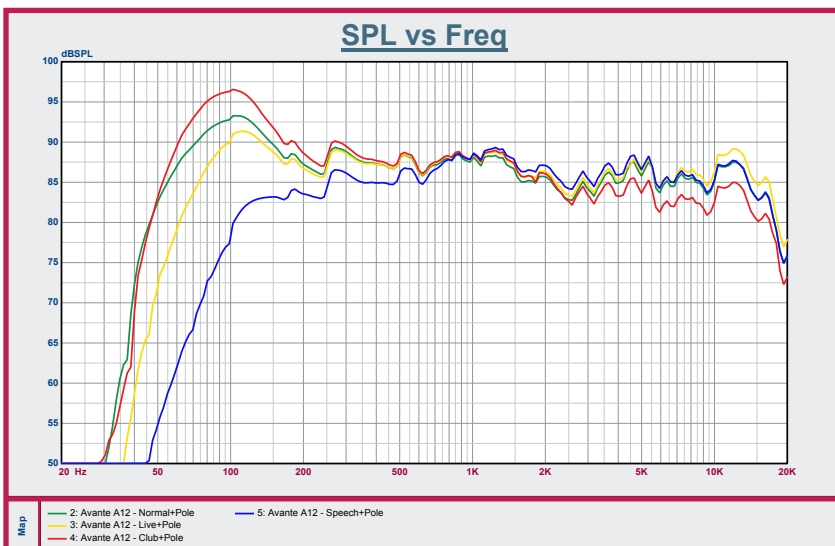

AVANTE

ELEVATE
YOUR SOUND

ACHROMIC SERIES

A10

Meet Avante Audio - a new voice in professional grade active loudspeakers

Type:	10-inch, 2-way active loudspeaker
Frequency Range (-10db)	70Hz-20kHz
@Nominal Covered	90° x 60°
Output (Peak SPL @1M)	121dB
Amplifier Power	1000 W Peak, 250W Class D (LF) +50W Class AB (HF) RMS
Power Consumption	400W
DSP Features	LCD screen with EQ and multiple presets
Driver Information	10" Woofer w/2" Voice Coil, 1" HF Compression Driver
Input /Output Connectors	Balanced female XLR/ ¼" combo jack, 2 x RCA (phono). Balanced Male XLR Output
Enclosure	H-PP Molded
Grill	1.2 mm steel
Handles	1 Top
Fly Points	2 Top 1 Back
Pole Mounting	Dual position 0° , 7.5°
Power Input	115V/60Hz or 230V/50Hz (country specific)
Dimensions (HxWxD)	20.9" x 12.2" x 11.8" (530mm x 310mm x 299mm)
Net Weight	25 lbs (11.3 kg)

www.avanteaudio.com

@avanteaudio

AVANTE

ELEVATE
YOUR SOUND

ACHROMIC SERIES

A12

Meet Avante Audio - a new voice in professional grade active loudspeakers

Type:	12-inch, 2-way active loudspeaker
Frequency Range (-10db)	60Hz-20kHz
@Nominal Covered	90° x 60°
Output (Peak SPL @1M)	123dB
Amplifier Power	1200 W Peak, 350W Class D (LF) + 50W Class AB (HF) RMS
Power Consumption	400W
DSP Features	LCD screen with EQ and multiple presets
Driver Information	12" Woofer w/2.5" Voice Coil, 1.35" HF Compression Driver
Input /Output Connectors	Balanced female XLR 1/4" combo jack, 2 x RCA (phono), Balanced Male XLR Output
Enclosure	H-PP Molded
Grill	1.2 mm steel
Handles	1 Top, 1 Side
Fly Points	2 Top 1 Back
Pole Mounting	Dual position 0°, 7.5°
Power Input	115V/60Hz or 230V/50Hz (country specific)
Dimensions (HxWxD)	24.7" x 14.4" x 13.9" (628mm x 365mm x 354mm)
Net Weight	35 lbs (15.9 kg)