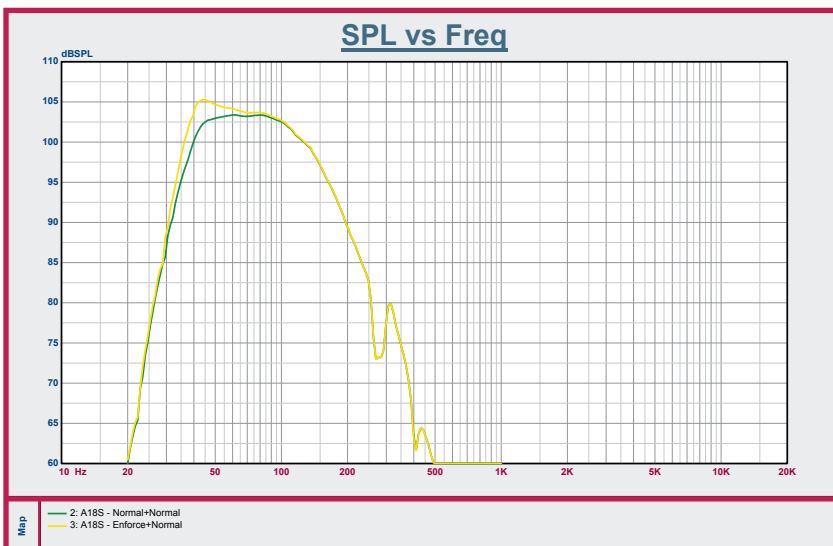

AVANTE

ELEVATE
YOUR SOUND

ACHROMIC SERIES

A10

Meet Avante Audio - a new voice in professional grade active loudspeakers

Type:	10-inch, 2-way active loudspeaker
Frequency Range (-10db)	70Hz-20kHz
@Nominal Covered	90° x 60°
Output (Peak SPL @1M)	121dB
Amplifier Power	1000 W Peak, 250W Class D (LF) +50W Class AB (HF) RMS
Power Consumption	400W
DSP Features	LCD screen with EQ and multiple presets
Driver Information	10" Woofer w/2" Voice Coil, 1" HF Compression Driver
Input /Output Connectors	Balanced female XLR/ ¼" combo jack, 2 x RCA (phono). Balanced Male XLR Output
Enclosure	H-PP Molded
Grill	1.2 mm steel
Handles	1 Top
Fly Points	2 Top 1 Back
Pole Mounting	Dual position 0° , 7.5°
Power Input	115V/60Hz or 230V/50Hz (country specific)
Dimensions (HxWxD)	20.9" x 12.2" x 11.8" (530mm x 310mm x 299mm)
Net Weight	25 lbs (11.3 kg)

www.avanteaudio.com

@avanteaudio

AVANTE

ELEVATE
YOUR SOUND

ACHROMIC SERIES

Meet Avante Audio - a new voice in professional grade active loudspeakers

A18S

Type:	18-inch active subwoofer
Frequency Range (-10db)	35Hz-150Hz
@Nominal Covered	Omni-direction, cardioid
Output (Peak SPL @1M)	127dB
Amplifier Power	1600 W Peak, 500W RMS Class D
Power Consumption	600W
DSP Features	LCD screen with EQ and multiple presets
Driver Information	18" Woofer w/ 3" Voice Coil
Input /Output Connectors	2 x Balanced female XLR/ 1/4" combo jacks, 2 x XLR male balanced outputs
Enclosure	18mm Plywood
Grill	1.8 mm steel
Handles	2 side
Fly Points	None
Pole Mounting	Ground Stack
Power Input	115V/60Hz or 230V/50Hz (country specific)
Dimensions (HxWxD)	26.1" x 20.1" x 25.5" (662mm x 510mm x 647mm)
Net Weight	73 lbs (33.1 kg)