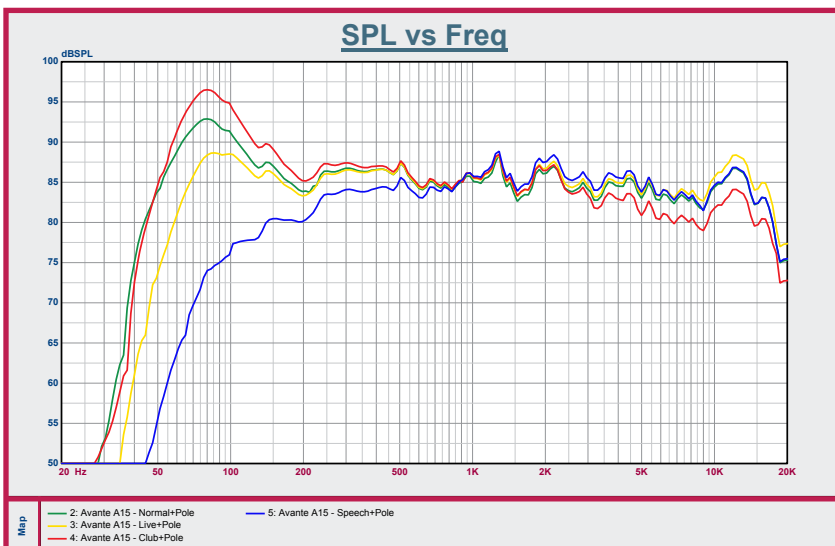

AVANTE

ELEVATE
YOUR SOUND

ACHROMIC SERIES

A10

Meet Avante Audio - a new voice in professional grade active loudspeakers

Type:	10-inch, 2-way active loudspeaker
Frequency Range (-10db)	70Hz-20kHz
@Nominal Covered	90° x 60°
Output (Peak SPL @1M)	121dB
Amplifier Power	1000 W Peak, 250W Class D (LF) +50W Class AB (HF) RMS
Power Consumption	400W
DSP Features	LCD screen with EQ and multiple presets
Driver Information	10" Woofer w/2" Voice Coil, 1" HF Compression Driver
Input /Output Connectors	Balanced female XLR/ ¼" combo jack, 2 x RCA (phono). Balanced Male XLR Output
Enclosure	H-PP Molded
Grill	1.2 mm steel
Handles	1 Top
Fly Points	2 Top 1 Back
Pole Mounting	Dual position 0° , 7.5°
Power Input	115V/60Hz or 230V/50Hz (country specific)
Dimensions (HxWxD)	20.9" x 12.2" x 11.8" (530mm x 310mm x 299mm)
Net Weight	25 lbs (11.3 kg)

www.avanteaudio.com

@avanteaudio

AVANTE

ELEVATE
YOUR SOUND

ACHROMIC SERIES

A15

Meet Avante Audio - a new voice in professional grade active loudspeakers

Type:	15-inch, 2-way active loudspeaker
Frequency Range (-10db)	45Hz-20kHz
@Nominal Coverage	90° x 60°
Output (Peak SPL @1M)	124dB
Amplifier Power	1200 W Peak, 350W Class D (LF) + 50W Class AB (HF) RMS
Power Consumption	400W
DSP Features	LCD screen with EQ and multiple presets
Driver Information	15" Woofer w/2.5" Voice Coil. 1.35" HF Compression Driver
Input /Output Connectors	Balanced female XLR/ ¼" combo jack, 2 x RCA (phono). Balanced Male XLR Output
Enclosure	H-PP Molded
Grill	1.2 mm steel
Handles	1 Top , 1 Side
Fly Points	2 Top 1 Back
Pole Mounting	Dual position 0° , 7.5°
Power Input	115V/60Hz or 230V/50Hz (country specific)
Dimensions (HxWxD)	28.7" x 16.7" x 16.3" (728mm x 425mm x 414mm)
Net Weight	42 lbs (19.1 kg)