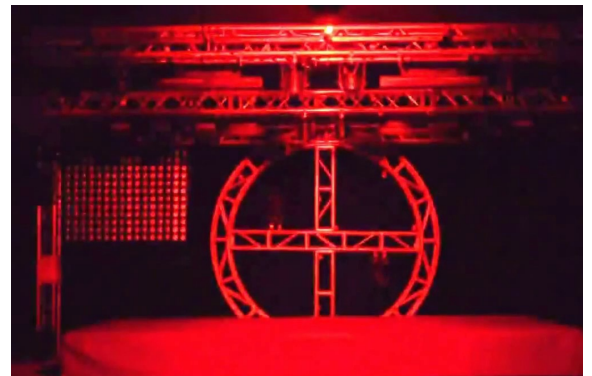

BEAMER 25

LCG-2507

The BEAMER 25 offers super bright RGBAW color mixing from 7x 25W 5-in-1 LEDs with wide angle 60° optics.

Light source

- 7X 25W COB 5 in 1 RGBAW led
- Sources life: up to 50 000 hours
- Flicker free operation 4300 Hz
- Beam angle 60 degree
- Output intensity: 1615 lux @ 3m

Features

- 4-button, DMX digital display on rear panel
- Operating Modes: Stand alone, Master/Slave
- Color mixing ability in standalone
- 4 user-selectable 32-bit dimming curves
- Variable electronic dimming & strobe
- Built-in color & chase macros via DMX
- Built-in automated programs via master/slave
- Custom programs(3x20 scene)
- DMX channel mode: 5, 7, 11 channel

Control

- 4-button, DMX digital display on rear panel
- Automatic lock key

Connections

- Outdoor powerCON® compatible AC power In/Out
- Outdoor 3-pin male input and 3-pin female output

Electronic

- AC 100 to 264 Volts, 47/63 Hz
- Power: 180 Watt max
- Convection cooled cast aluminum housing
- IP65

Dimensions

- Size: 14"Lx 6.7"Wx13.3"H (355X172X337mm)
- Weight: 17lbs (7.7 Kg)