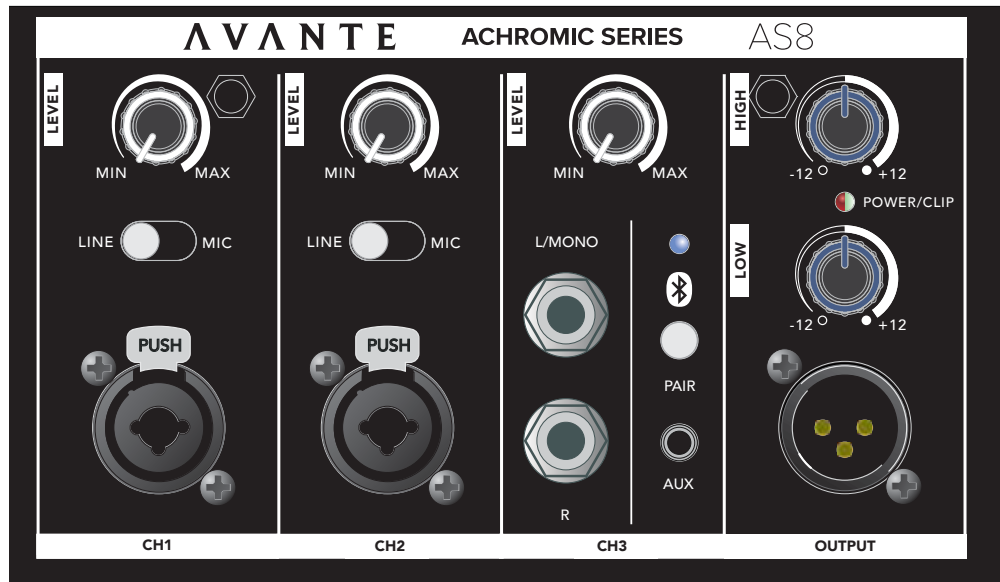

AVANTE

REAR PANEL:

- 4 input mixer with line out
- Two (2) Mic/Line Input (XLR/TRS Combo)
- Two (2) Guitar/Line Input (1/4" Stereo)
- 1/8" stereo Aux Input
- Line Output (XLR)
- Dual Band EQ
- BLUETOOTH® Connection

EXTENDED POSITION:

- Dimensions: 13.8"x16.9"x79.1" / 350x430x2010mm
- Weight: 35 lbs. / 15.8 kg.

COLLAPSED POSITION:

- Dimensions: 13.8"x16.9"x47.6" / 350x430x1210mm
- Weight: 30 lbs. / 13.6 kg.

AVANTE SAM:

Secure Array Mount