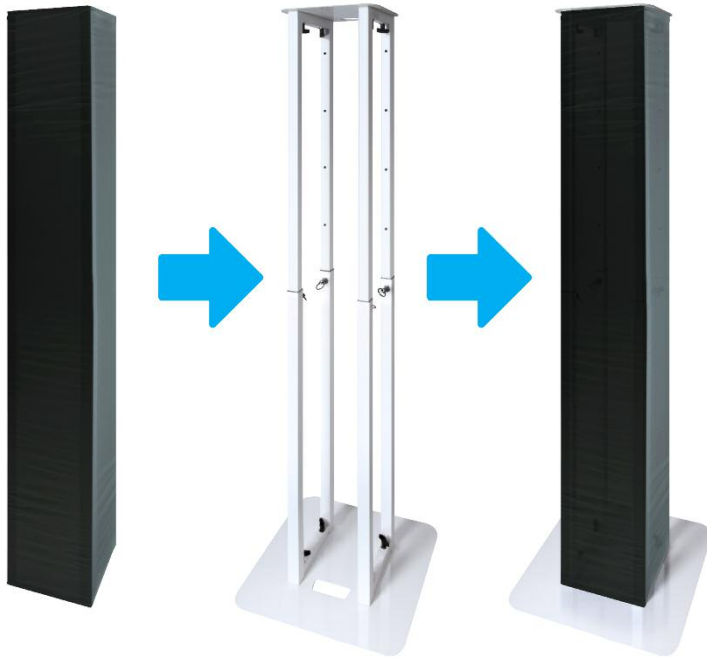

# Novopro PS1XL-SB

Spare black scrim for the award winning Novopro PS1XL

Black scrim  
Designed to fit  
the award winning  
Novopro PS1XL

- Black stretchable scrim tailored to fit a PS1XL stand\*
- Make your PS1XL look even more professional with the replacement black scrim
- Easy to put on and remove from the Novopro PS1XL
- Stand out at your next event
- Simply slide on or off the top of the PS1XL with ease
- Treated with a fire retardant finish
- Hand/machine washable at 30 degrees
- (a suitable fire retardant spray must be re-applied after washing)

\* Novopro PS1XL obviously not included

Each Novopro PS1XL-SB  
includes the following:  
1 x black scrim

EAN barcode: 5060473246034

**novopro**

Designed & engineered in the UK by working performers

**DISTRIBUTED BY**  
**L.C. GROUP**