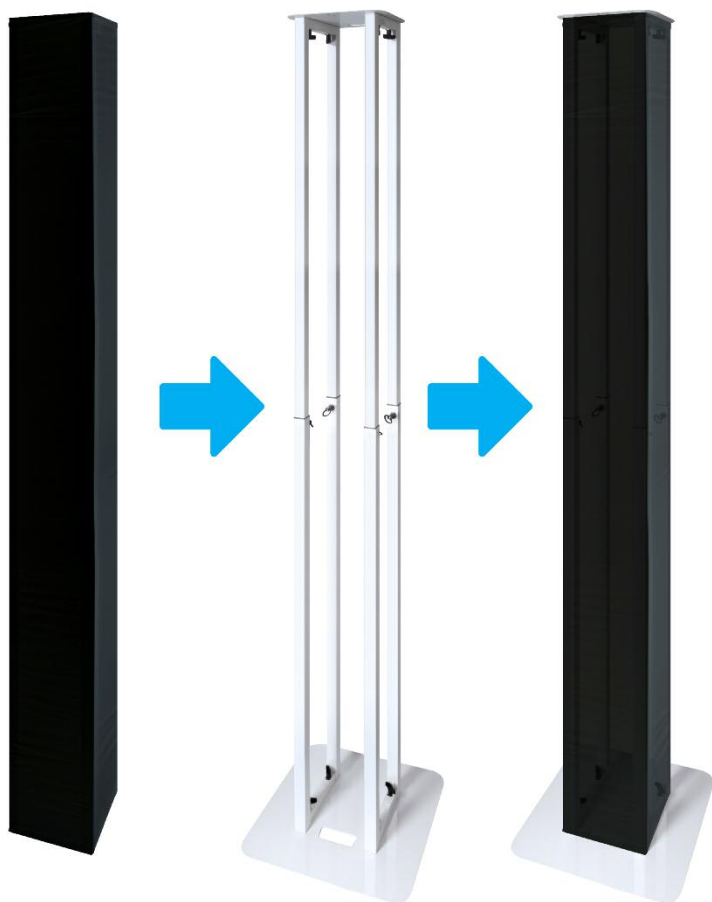

Novopro PS1XXL-SB

Spare black scrim for the award winning Novopro PS1XXL

Black scrim
Designed to fit
the award winning
Novopro PS1XXL

- Black stretchable scrim tailored to fit a PS1XXL stand*
- Make your PS1XXL look even more professional with the replacement black scrim
- Easy to put on and remove from the Novopro PS1XXL
- Stand out at your next event
- Simply slide on or off the top of the PS1XXL with ease
- Treated with a fire retardant finish
- Hand/machine washable at 30 degrees
- (a suitable fire retardant spray must be re-applied after washing)

* Novopro PS1XXL obviously not included

Each Novopro PS1XXL-SB includes the following:
1 x black scrim

EAN barcode: 5060473246058

Designed & engineered in the UK by working performers

DISTRIBUTED BY
L.C. GROUP