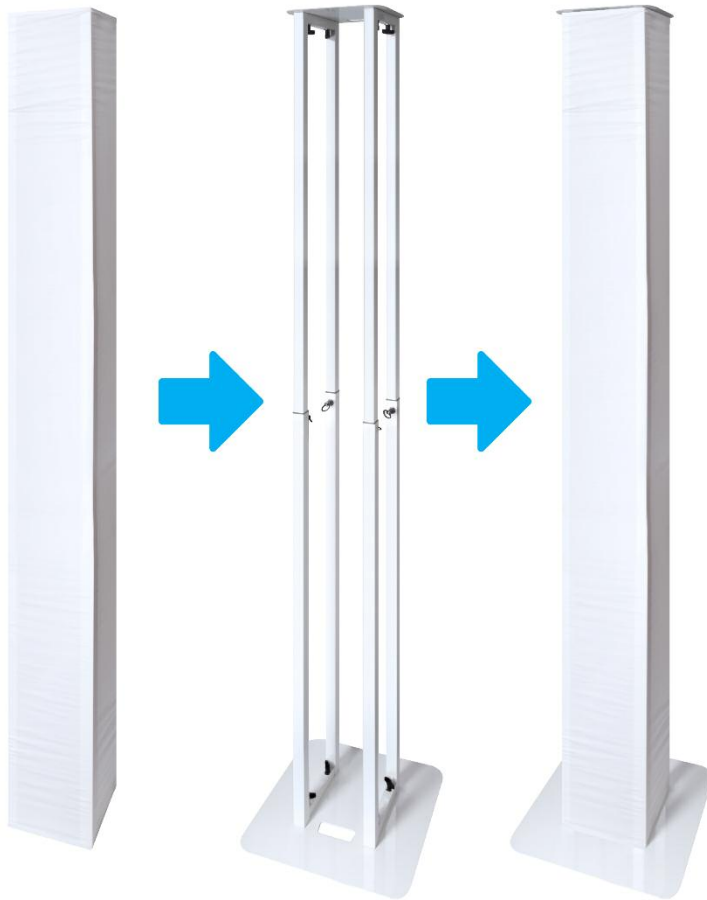

Novopro PS1XXL-SW

Spare white scrim for the award winning Novopro PS1XXL

White scrim
Designed to fit
the award winning
Novopro PS1XXL

- White stretchable scrim tailored to fit a PS1XXL stand*
- Make your PS1XXL look even more professional with the replacement white scrim
- Easy to put on and remove from the Novopro PS1XXL
- Stand out at your next event
- Simply slide on or off the top of the PS1XXL with ease
- Treated with a fire retardant finish
- Hand/machine washable at 30 degrees
- (a suitable fire retardant spray must be re-applied after washing)

* Novopro PS1XXL obviously not included

Each Novopro PS1XXL-SW
includes the following:
1 x white scrim

EAN barcode: 5060473246041

Designed & engineered in the UK by working performers

DISTRIBUTED BY
L.C. GROUP