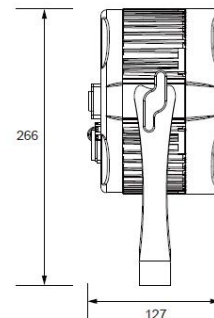

MINIBEAMER6

LCG-1507/ LED WASH IP65

Specifications

Technical Data

LED Type: 15W RGBWAUV 6in 1 LEDs
LED Count: 7
LED Colors: RGBWAUV
Beam angle: 25°

Control & Effects

DMX mode, Auto Mode, Master slave, Manual mode
DMX Channels: 3 / 6 / 8 / 12 CH
Built-in effect: color mixing, variable color chasing, strobing & fading
Maximum 66 ID setting for easy separately control
Display: LCD
Protocol: USITT DMX-512, RDM
RDM: Bidirectional communication
10 internal programs
10 customize programs
4 different dimming curve
11 kinds of color temperature white
Smart temperature control
Working time record
Key lock for buttons

Connectors

Signal connection: Seetronic IP65 XLR 3-Pin In/Out
Power Input: Seetronic powerCON TRUE1 In/Out

Operating Conditions

Mains voltage: 100-240V AC / 50-60Hz
Power: 105W
Rating: IP65
Maximum ambient temperature: -30°C / 86°F, 50°C / 122°F
Operating Position: Any

Housing Color

Standard color: Black
Material: Aluminum body

Dimensions

Length: 266 mm / 10.5 in
Width: 127 mm / 5.0 in
Height: 266 mm / 10.5 in

Weight

3.4 kg / 7.5 lb

Dimensions

L.C. GROUP | 422, Chemin des Prairies, Joliette, Québec, Canada, J6E 4J8
Tel: (450) 755-6091 | Toll free: (800) 263-6091
www.lc-group.ca | info@lc-group.ca