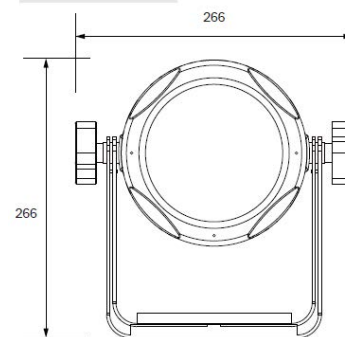

MINIBEAMER6

LCG-1507/ LED WASH IP65

Specifications

Technical Data

LED Type: 15W RGBWAUV 6in 1 LEDs
LED Count: 7
LED Colors: RGBWAUV
Beam angle: 25°

Control & Effects

DMX mode, Auto Mode, Master slave, Manual mode
DMX Channels: 3 / 6 / 8 / 12 CH
Built-in effect: color mixing, variable color chasing, strobing & fading
Maximum 66 ID setting for easy separately control
Display: LCD
Protocol: USITT DMX-512, RDM
RDM: Bidirectional communication
10 internal programs
10 customize programs
4 different dimming curve
11 kinds of color temperature white
Smart temperature control
Working time record
Key lock for buttons

Connectors

Signal connection: Seetronic IP65 XLR 3-Pin In/Out
Power Input: Seetronic powerCON TRUE1 In/Out

Operating Conditions

Mains voltage: 100-240V AC / 50-60Hz
Power: 105W
Rating: IP65
Maximum ambient temperature: -30°C / 86°F, 50°C / 122°F
Operating Position: Any

Housing Color

Standard color: Black
Material: Aluminum body

Dimensions

Length: 266 mm / 10.5 in
Width: 127 mm / 5.0 in
Height: 266 mm / 10.5 in

Weight

3.4 kg / 7.5 lb

Dimensions

L.C. GROUP | 422, Chemin des Prairies, Joliette, Québec, Canada, J6E 4J8
Tel: (450) 755-6091 | Toll free: (800) 263-6091
www.lc-group.ca | info@lc-group.ca